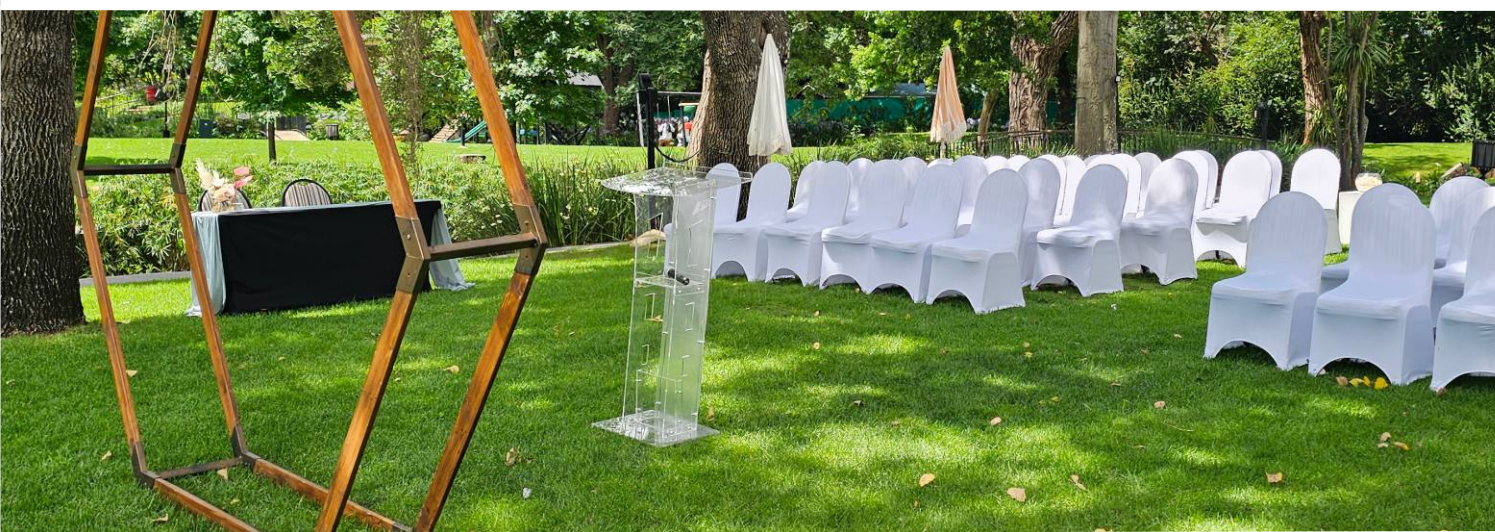

Based on our most popular wedding cruises
you are looking at the following estimate
for a 50 guest wedding

ITEM	UNIT PRICE	QTY	TOTAL
Land Ceremony	12500	1	12500
Ceremony decor +/-	8500	1	8500
3 Hour cruise	490	50	24500
Extra Hour cruise	5200	1	5200
Platters (Arrival)	310	25	7750
Catering estimate	395	50	19750
Reception decor +/-	2400	6	14400
Welcome cocktails	45	50	2250
DJ	6000	1	6000
TOTAL ESTIMATE			100 850